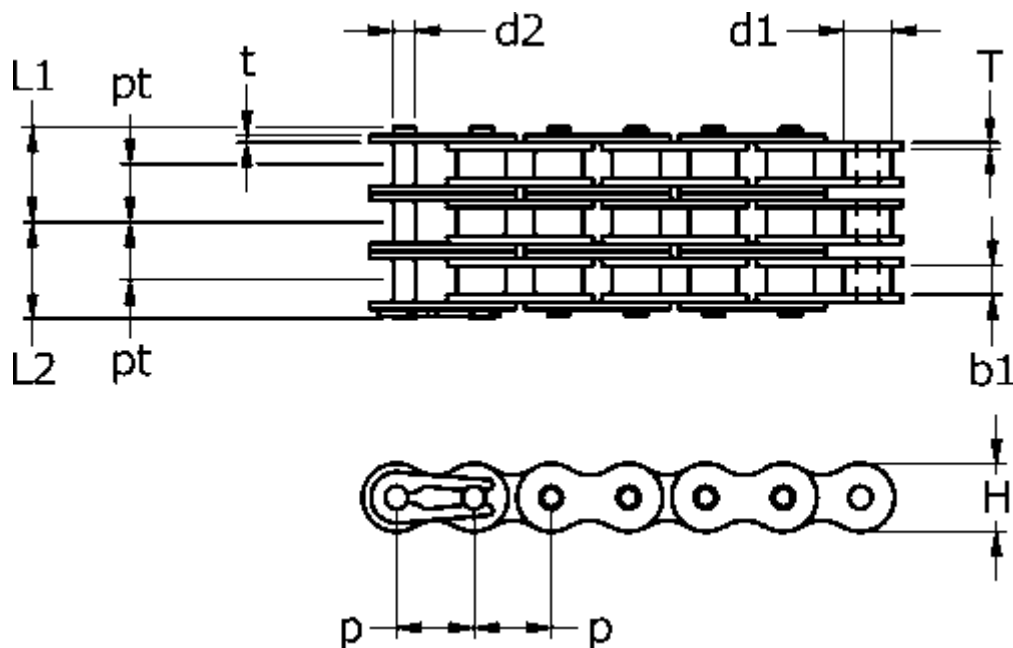

Data Sheet

Article number: 613300015
Description: Tsubaki 28 B-3 Triplex rollerchain
Standard GT4 Winner
Note: 28 B-3

Measures

b1	= 30.99	pt = 59.56
Breaking power	= 530kN2	T = 7.5
d1	= 27.94	t = 6.3
d2	= 15.9	
H	= 36.4	
L1	= 91.95	
L2	= 96.95	
P	= 44.45	